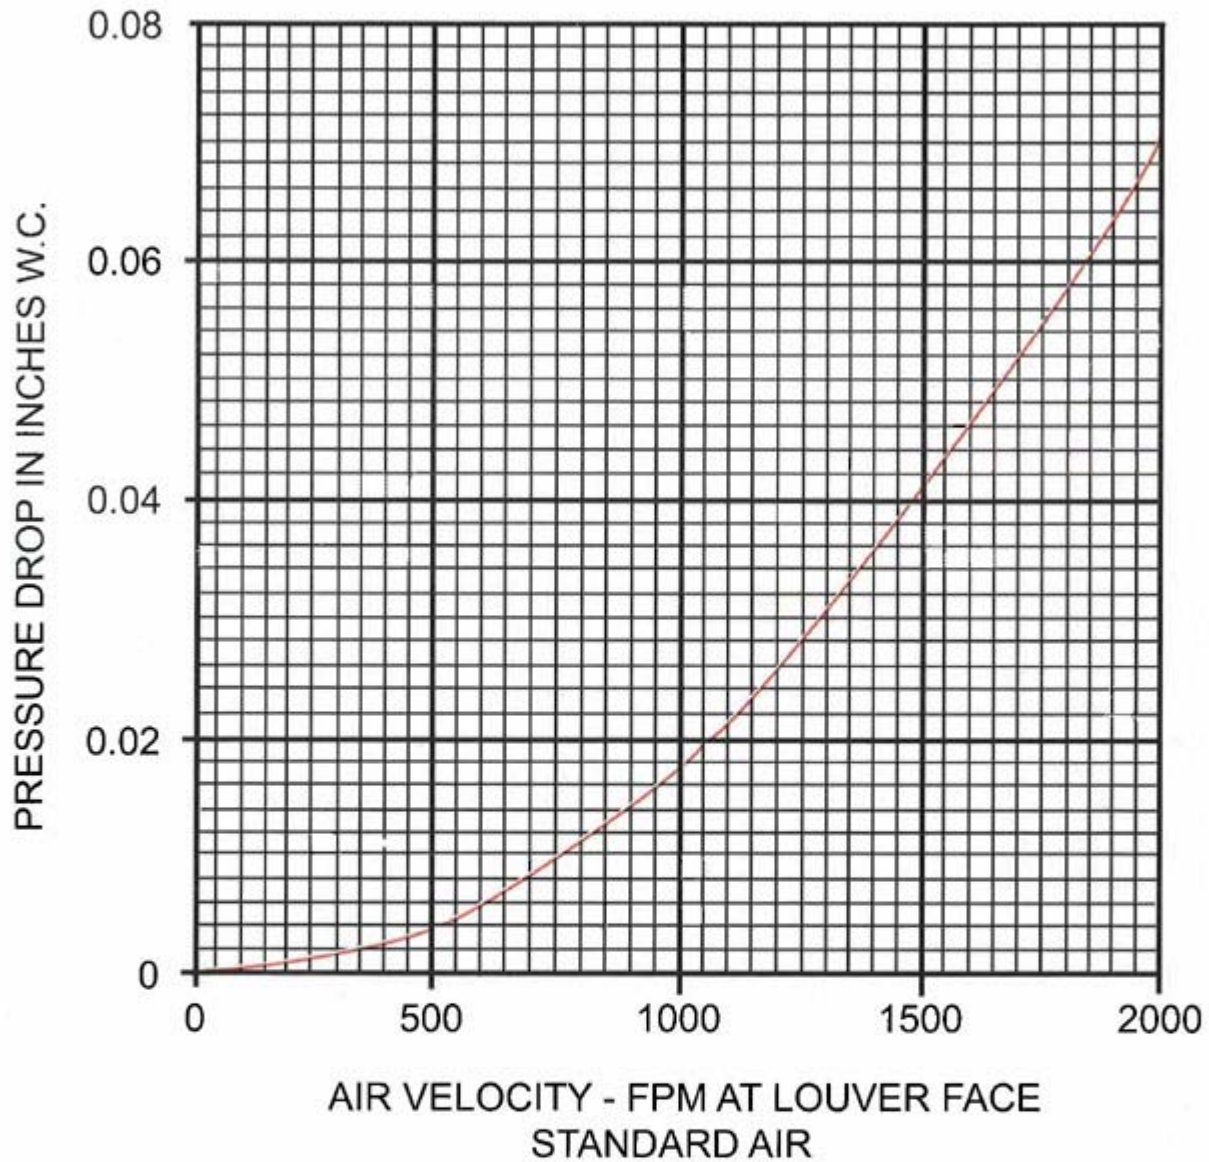

LOUVER PRESSURE DROP

PARALLEL & OPPOSED ACTION
(FULL OPEN)

728 South Wheeling
Tulsa, Oklahoma 74104
Phone: (918) 585-5638
Fax: (918) 587-3577
Toll Free: (866) 741-7249